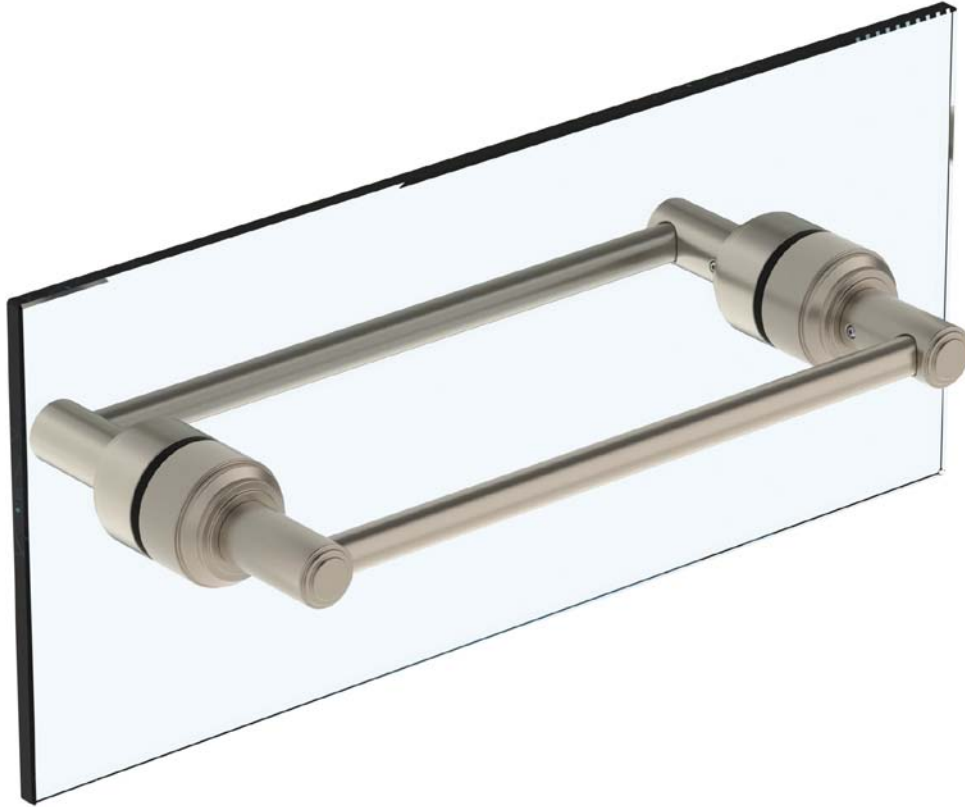

29-0.1- DDP

Transitional Double Shower Door Pull/Glass Mount Towel Bar
For use with 1/2" thick glass with Ø1/2" holes

MODEL NO.	DIMENSION OF L
29-0.1-6DDP	6"
29-0.1-12DDP	12"
29-0.1-18DDP	18"