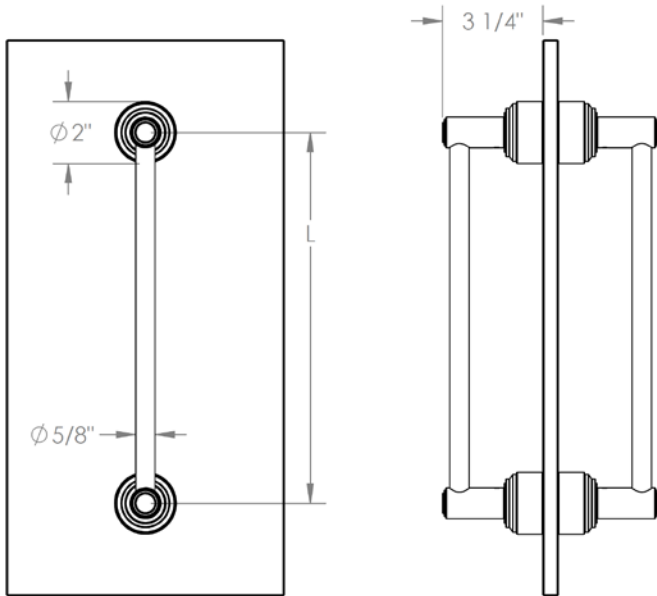

29-0.1- DDP

Transitional Double Shower Door Pull/Glass Mount Towel Bar
For use with 1/2" thick glass with Ø1/2" holes

MODEL NO.	DIMENSION OF L
29-0.1-6DDP	6"
29-0.1-12DDP	12"
29-0.1-18DDP	18"